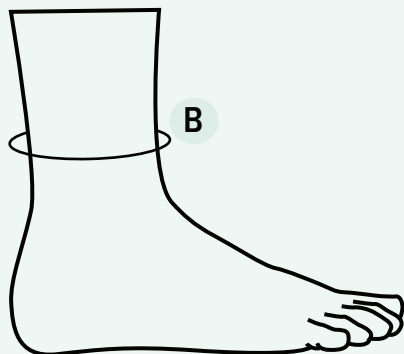

## Size Chart For Juzo Basic Compression Anklet

4411 AB

	S	M	L	XL	2XL	3XL
<b>Ankle</b>	18-21 cm 7" - 8 1/4"	21-24 cm 8 1/4" - 9 1/2"	24-27 cm 9 1/2" - 10 3/4"	27-31 cm 10 3/4" - 12 1/4"	31-35 cm 12 1/4" - 13 3/4"	36-47 cm 14" - 18 1/2"